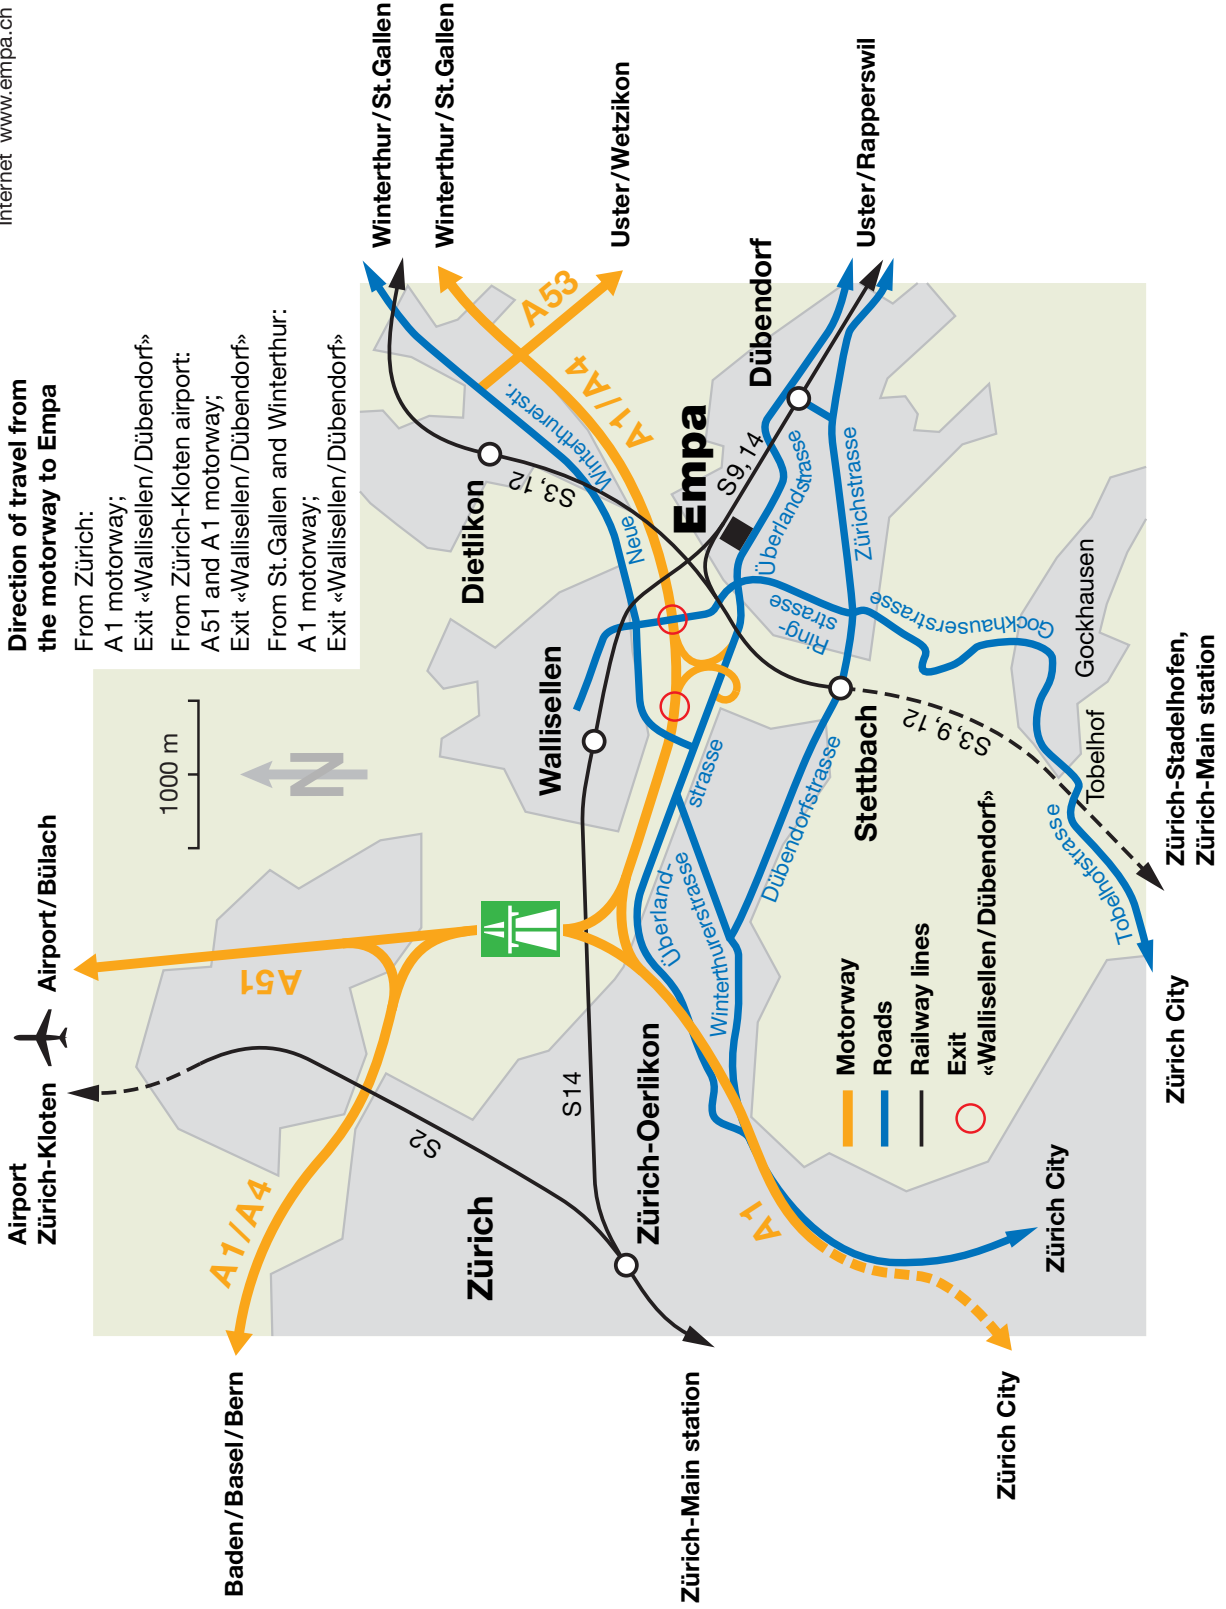

Main connections to the Empa location in Dübendorf (extensive)

Überlandstrasse 129
 CH-8600 Dübendorf
 Phone +41 44 823 55 11
 Fax +41 44 821 62 44
 Internet www.empa.ch

Main connections to the Empa location in Dübendorf (local)